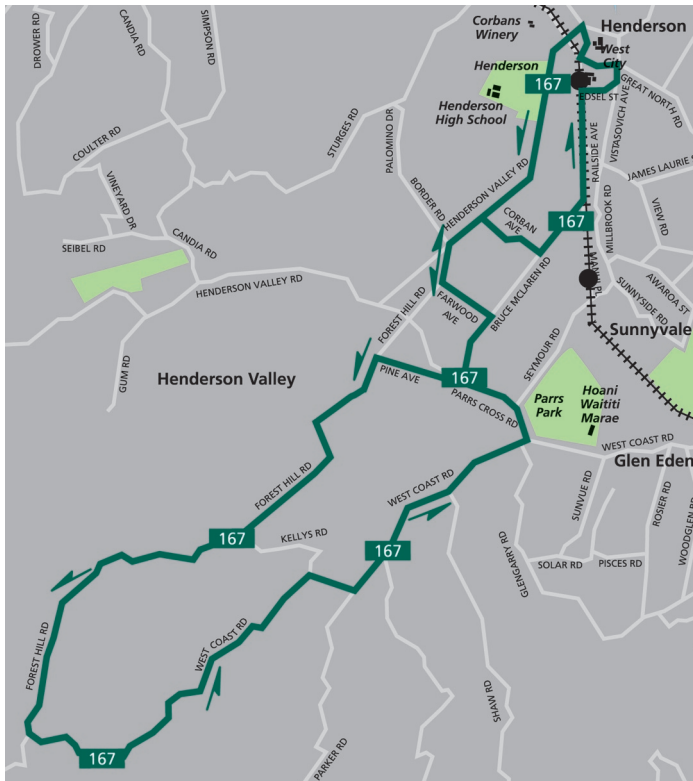

◆ Waatarua Feeder

Waatarua Feeder via Henderson Valley and Oratia

MONDAY TO FRIDAY

167

	Route	Henderson Train Station	Waatarua	Oratia	Henderson Shops
AM	167	9.15	9.30	9.35	9.55
PM	167	11.15	11.30	11.35	11.55
PM	167	1.15	1.30	1.35	1.55

NOTES This service is provided by Urban Express

Public Transport Information
Call Rideline 366 6400
www.rideline.co.nz
Text 3666 wap.rideline.co.nz
An Auckland Regional Council service

MAXX
REGIONAL TRANSPORT