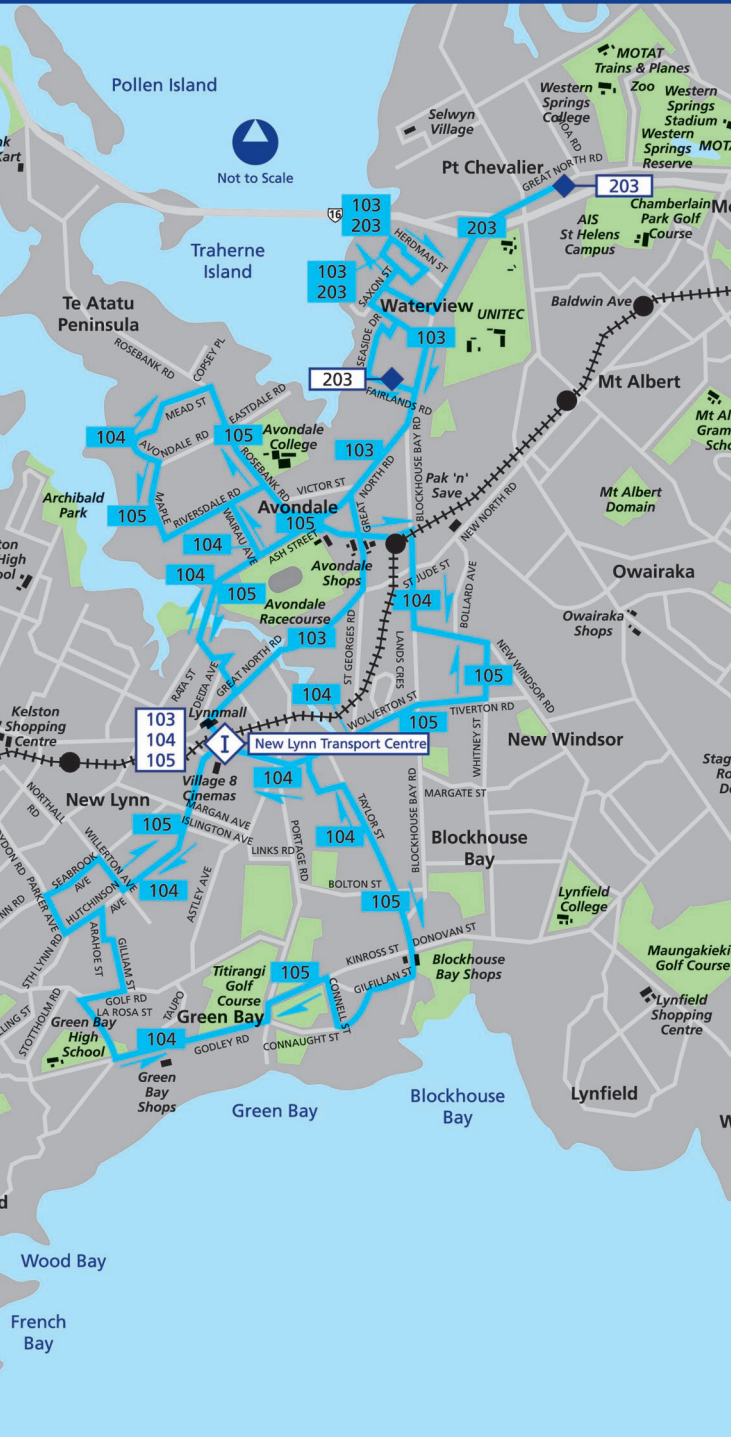

Information

For full information on all bus, train and ferry services in the Auckland region please visit www.rideline.co.nz or call Rideline on (09) 366 6400 * between:

- 7.00am and 8.00pm Monday to Friday
- 8.00am and 6.30pm Sunday and Public Holidays
- Closed on Christmas Day

Services on Public Holidays:

A Sunday timetable is operated on all Public Holidays except when Waitangi Day (February 6) and/or Anzac Day (April 25) fall on a Saturday. On these occasions a Saturday timetable will apply.

Christmas – New Year peak period timetable:

Some adjustment to services may be made between 6.00am and 9.00am and 3.00pm and 6.00pm, Monday to Friday from the 24th December until approximately the second Monday in January.

Transfers:

Sometimes you will need to change buses to complete a trip. If the timetable shows a trip including a transfer, indicated by a T in the notes column, this means that the second service will await the arrival of the first service and that a through ticket can be bought for the entire journey.

Contact numbers:

All enquiries regarding lost property should be referred to

Urban Express Telephone (09) 620 5491

Disclaimer:

This timetable shows the times at which services may be expected to operate. The operator endeavours to run all services on time, however weather, special events, traffic conditions, breakdowns and staff sickness may cause delays.

Times are valid at the time of going to print and may change without notice. If you are unsure whether this information is current, call Rideline.

* If you are calling from Great Barrier, Helensville, Hibiscus Coast, Pukekohe or Warkworth local calling areas please use the Rideline toll free number 0800 10 30 80.

Printed on recycled paper

Issue 1.0

Public Transport Information
Call Rideline 366 6400
www.rideline.co.nz
Text 3666 wap.rideline.co.nz
An Auckland Regional Council service