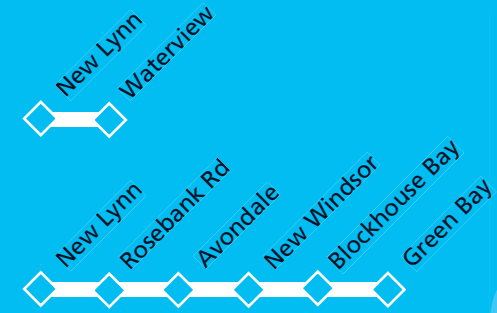

Printed on recycled paper

Issue 1.0

Public Transport Information
Call Rideline 366 6400
www.rideline.co.nz
Text 3666 wap.rideline.co.nz
An Auckland Regional Council service

Central Buses

New Lynn Local ♦ Waterview Shoppers Bus Timetable

Effective 03/08/2003

BUS

Routes

103, 104
105, 203

MAXX
REGIONAL TRANSPORT

New Lynn ♦ Avondale ♦ New Windsor ♦ Blockhouse Bay ♦ Green Bay ♦ New Lynn

MONDAY TO FRIDAY

104, 105

Route	New Lynn	via	Avondale	via	New Lynn	via	Blockhouse Bay	via	New Lynn
AM 104	9.00	Rosebank Rd	9.15	New Windsor	9.30	Green Bay	9.45	Taylor St	9.55
105	10.00	New Windsor	10.15	Rosebank Rd	10.30	Taylor St	10.40	Green Bay	10.55
104	11.00	Rosebank Rd	11.15	New Windsor	11.30	Green Bay	11.45	Taylor St	11.55
PM 105	12.00	New Windsor	12.15	Rosebank Rd	12.30	Taylor St	12.40	Green Bay	12.55
104	1.00	Rosebank Rd	1.15	New Windsor	1.30	Green Bay	1.45	Taylor St	1.55
105	2.00	New Windsor	2.15	Rosebank Rd	2.30	Taylor St	2.40	Green Bay	2.55