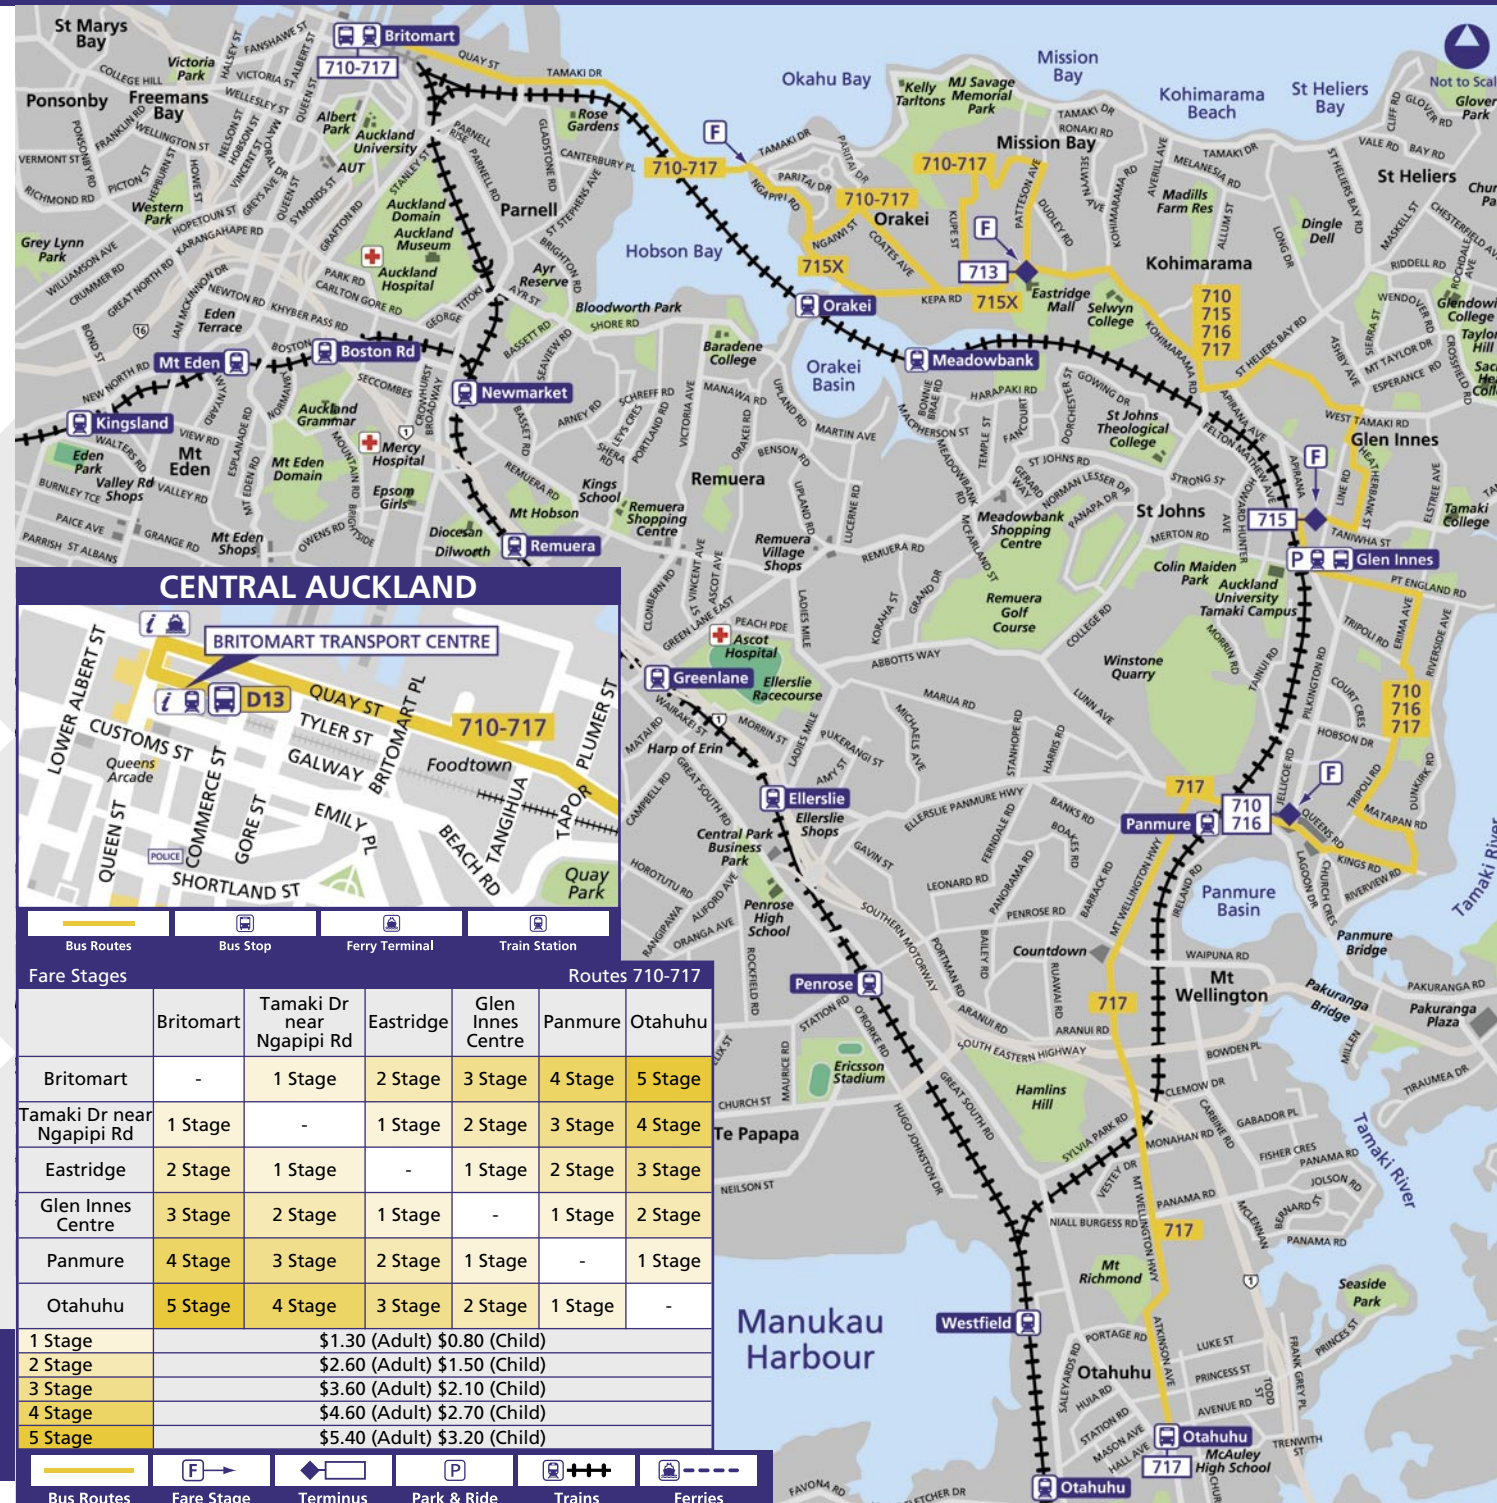

Fare Stages		Routes 710-717				
	Britomart	Tamaki Dr near Ngapipi Rd	Eastridge	Glen Innes Centre	Panmure	Otahuhu
Britomart	-	1 Stage	2 Stage	3 Stage	4 Stage	5 Stage
Tamaki Dr near Ngapipi Rd	1 Stage	-	1 Stage	2 Stage	3 Stage	4 Stage
Eastridge	2 Stage	1 Stage	-	1 Stage	2 Stage	3 Stage
Glen Innes Centre	3 Stage	2 Stage	1 Stage	-	1 Stage	2 Stage
Panmure	4 Stage	3 Stage	2 Stage	1 Stage	-	1 Stage
Otahuhu	5 Stage	4 Stage	3 Stage	2 Stage	1 Stage	-
1 Stage		$1.30 (Adult) $0.80 (Child)				
2 Stage		$2.60 (Adult) $1.50 (Child)				
3 Stage		$3.60 (Adult) $2.10 (Child)				
4 Stage		$4.60 (Adult) $2.70 (Child)				
5 Stage		$5.40 (Adult) $3.20 (Child)