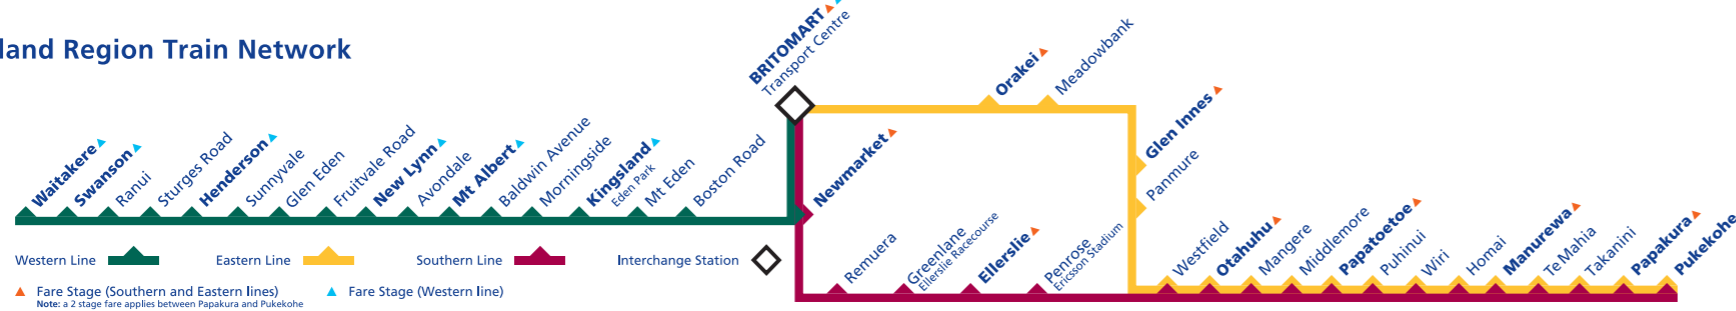

Auckland Region Train Network

Trains	Ferry Terminal	Bus Terminal	Park & Ride

Public Transport Information
Call Rideline 366 6400
www.rideline.co.nz
Text 3666 wap.rideline.co.nz
An Auckland Regional Council service