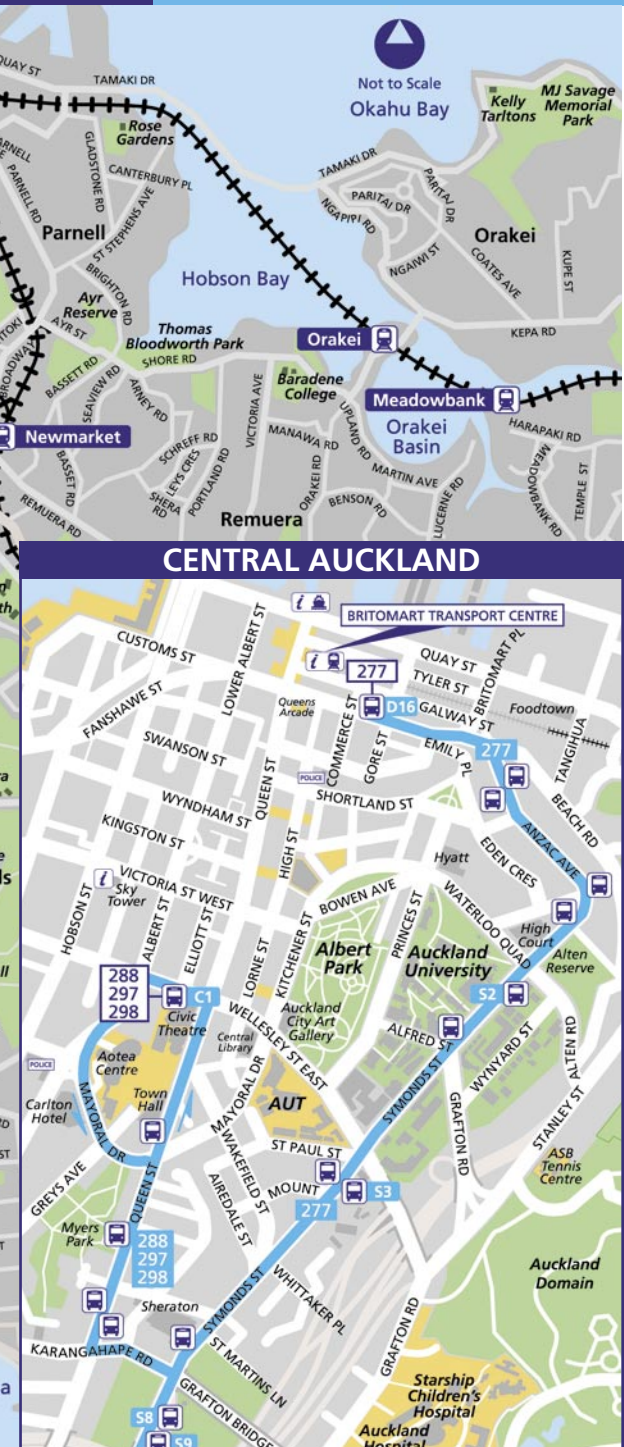

Bus Routes
Bus Stop
Ferry Terminal
Train Station
Terminus