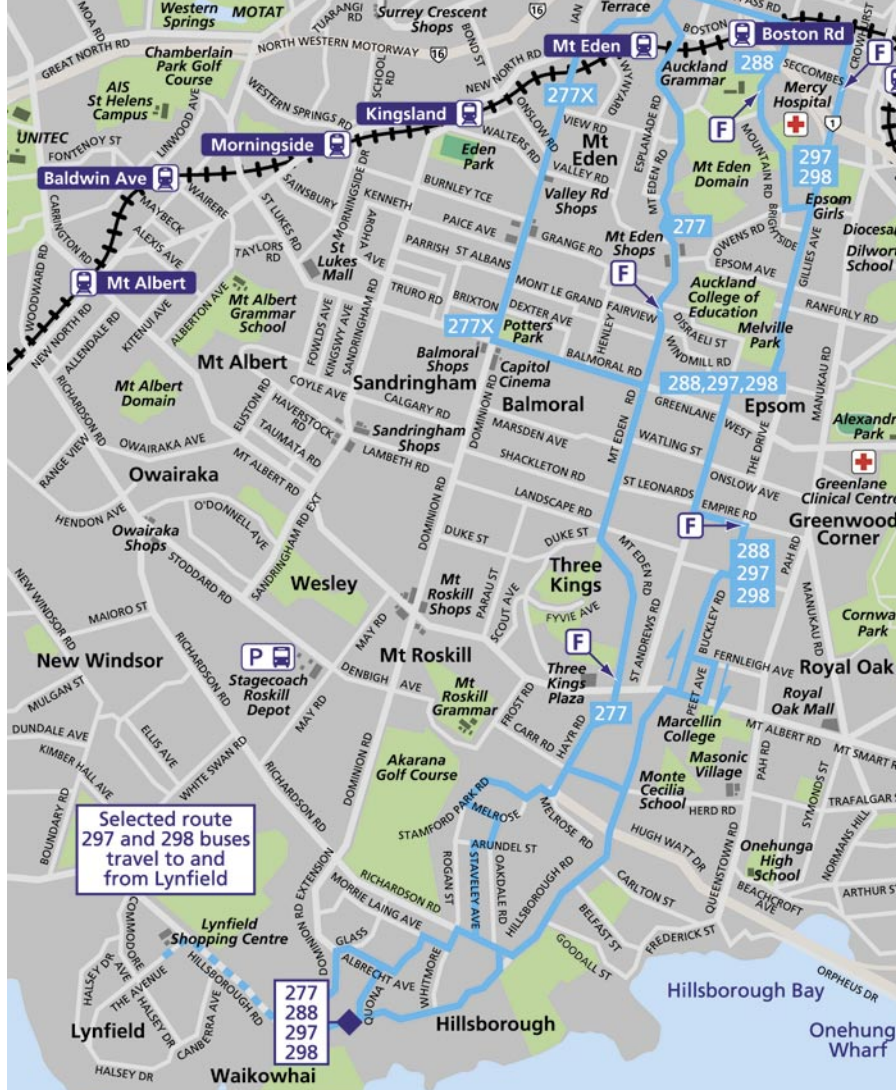

NOTES
X = express service. Non-stop Symonds St to Three Kings.
There is no 277 service on Sunday and Public Holidays
This service is provided by Stagecoach

OTHER TIMETABLES FOR THIS AREA	
♦ 008, 009	Crosstown services
♦ 25-, 26-	Lynfield, Dominion Rd
♦ 27-	Three Kings, Mt Eden Rd

Fare Stages	Civic Centre or Britomart	Newmarket or Fairview Rd	Empire Rd or Three Kings	Terminus
Civic Centre or Britomart	-	1 Stage	2 Stage	3 Stage
Newmarket or Fairview Rd	1 Stage	-	1 Stage	2 Stage
Empire Rd or Three Kings	2 Stage	1 Stage	-	1 Stage
Terminus	3 Stage	2 Stage	1 Stage	-
1 Stage		$1.30 (Adult) $0.80 (Child)		
2 Stage		$2.60 (Adult) $1.50 (Child)		
3 Stage		$3.60 (Adult) $2.10 (Child)		

Bus Routes
Fare Stage
Terminus
Park & Ride
Trains